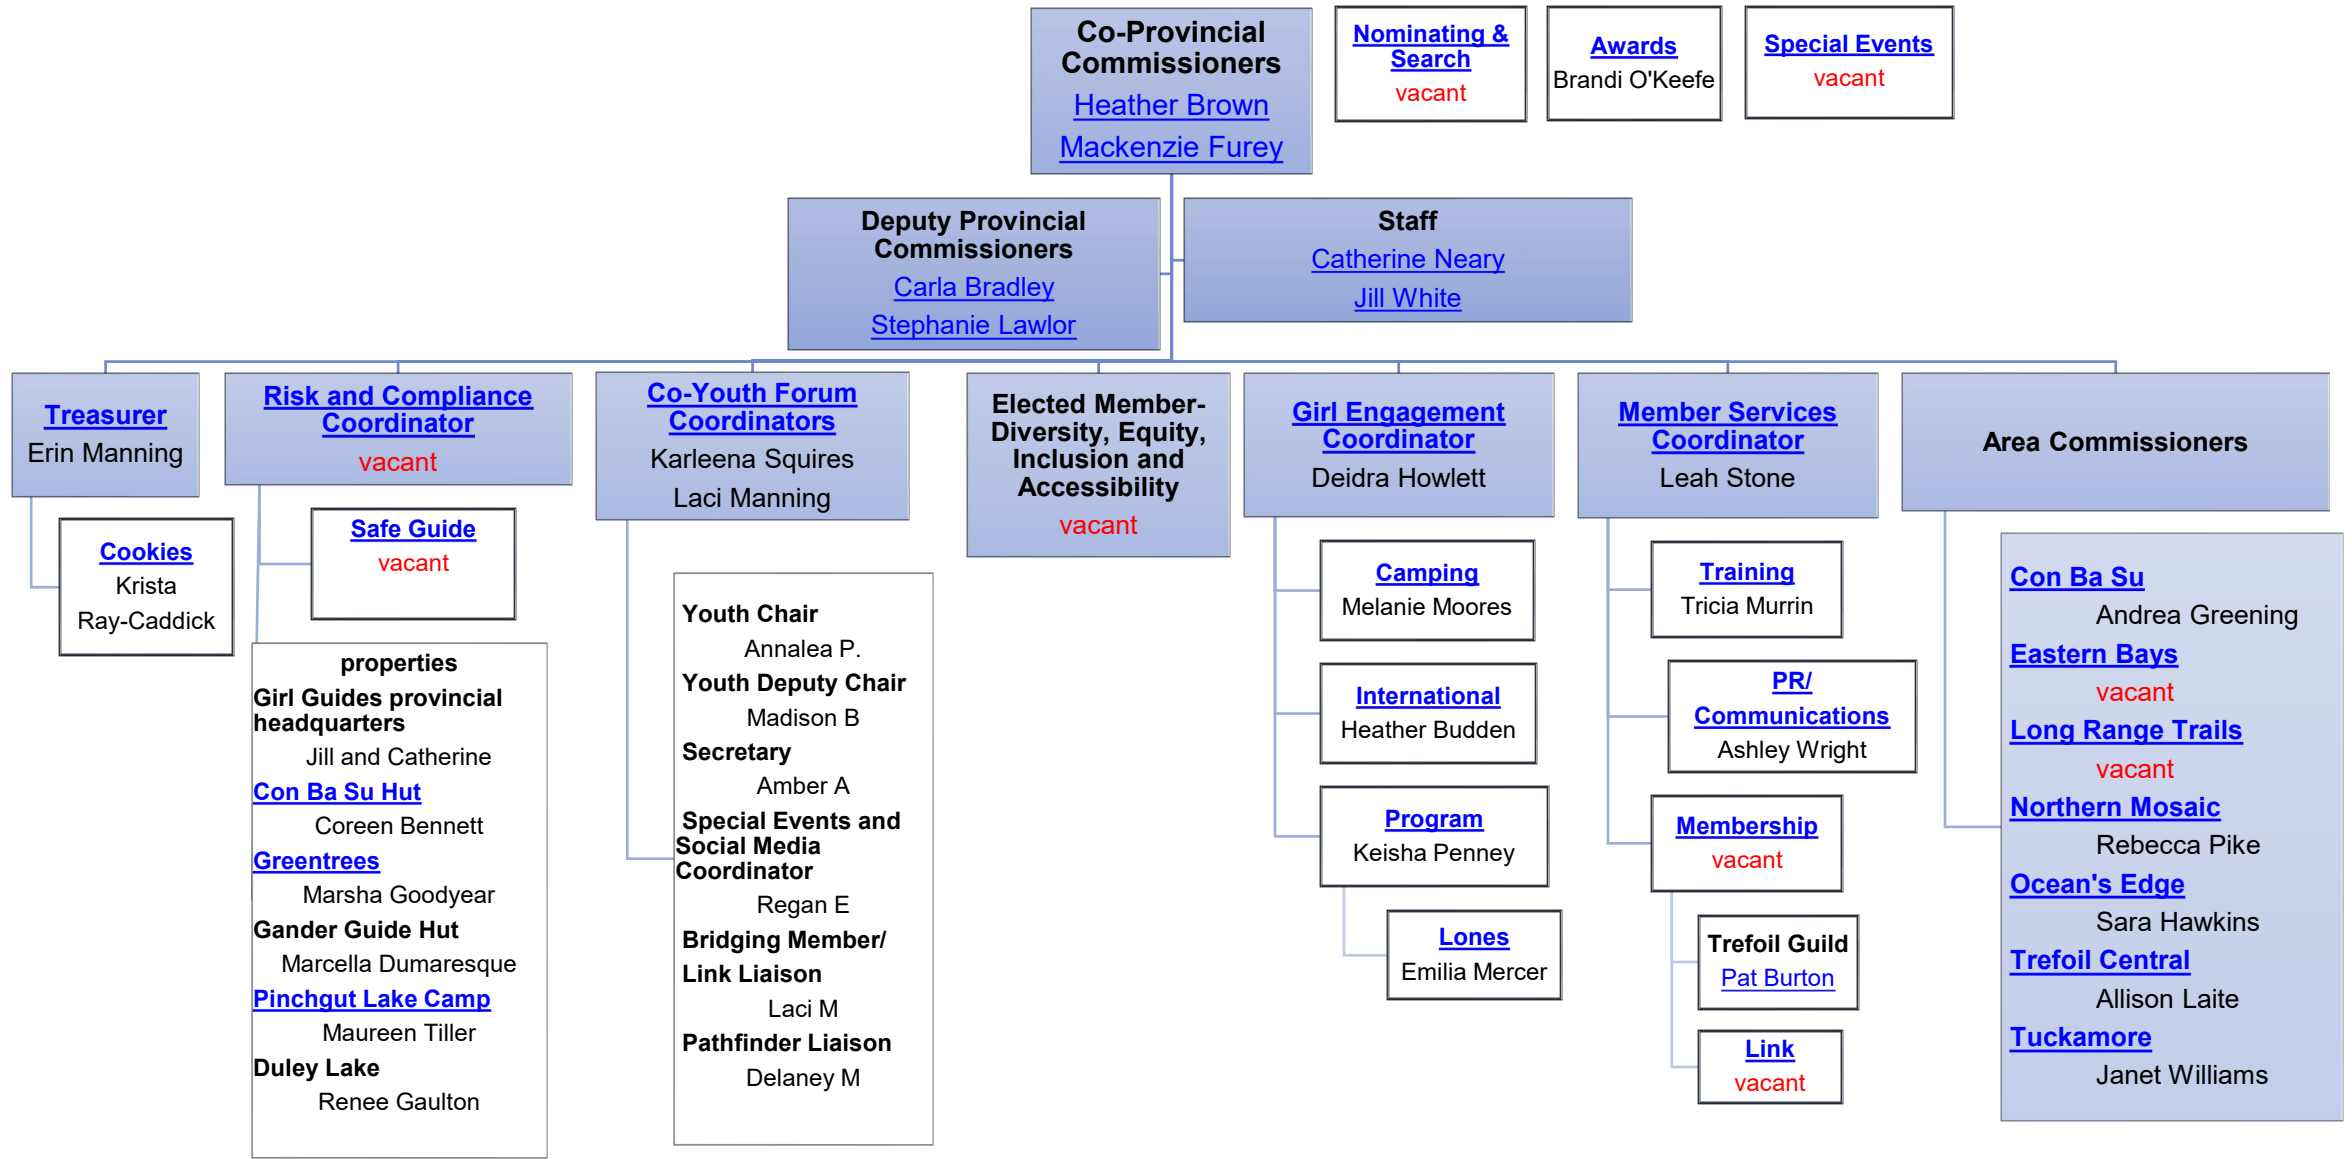

NL Provincial Council Structure

Blue boxes indicate positions that sit on Provincial Council. White boxes indicate provincial Advisers.
Updated July 2024